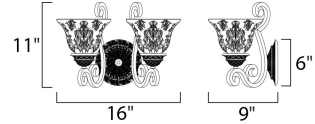

Lighting Your Life Since 1970

Product Specifications - 11247SAOI

Job Name:	Job Type:
Quantity:	Comments:

11247SAOI
Symphony 2-Light Wall Sconce

Finish

Oil Rubbed Bronze

Glass/Shade

Screen Amber

Measurements

Width	16.00"
Height	11.00"
Length	N/A
Extension	9"
Back Plate Width	6.00"
Back Plate Height	6.00"
HCO	N/A
Min Overall Height	0.00"
Max Overall Height	N/A
Hanging Weight	5.40 lbs
Height Adjustable	N/A
Slope	N/A
Chain Length	N/A
Wire Length	N/A
Canopy Width	N/A
Canopy Height	N/A
Canopy Length	N/A

Shipping

Carton Weight	7.55 lbs
Carton Width	10"
Carton Height	15"
Carton Length	15"
Carton Cubic Feet	1.20
Master Pack	1
Master Pack Weight	N/A
Master Pack Width	N/A
Master Pack Height	N/A
Master Pack Length	N/A
Master Cubic Feet	N/A
UPS Shippable	Yes